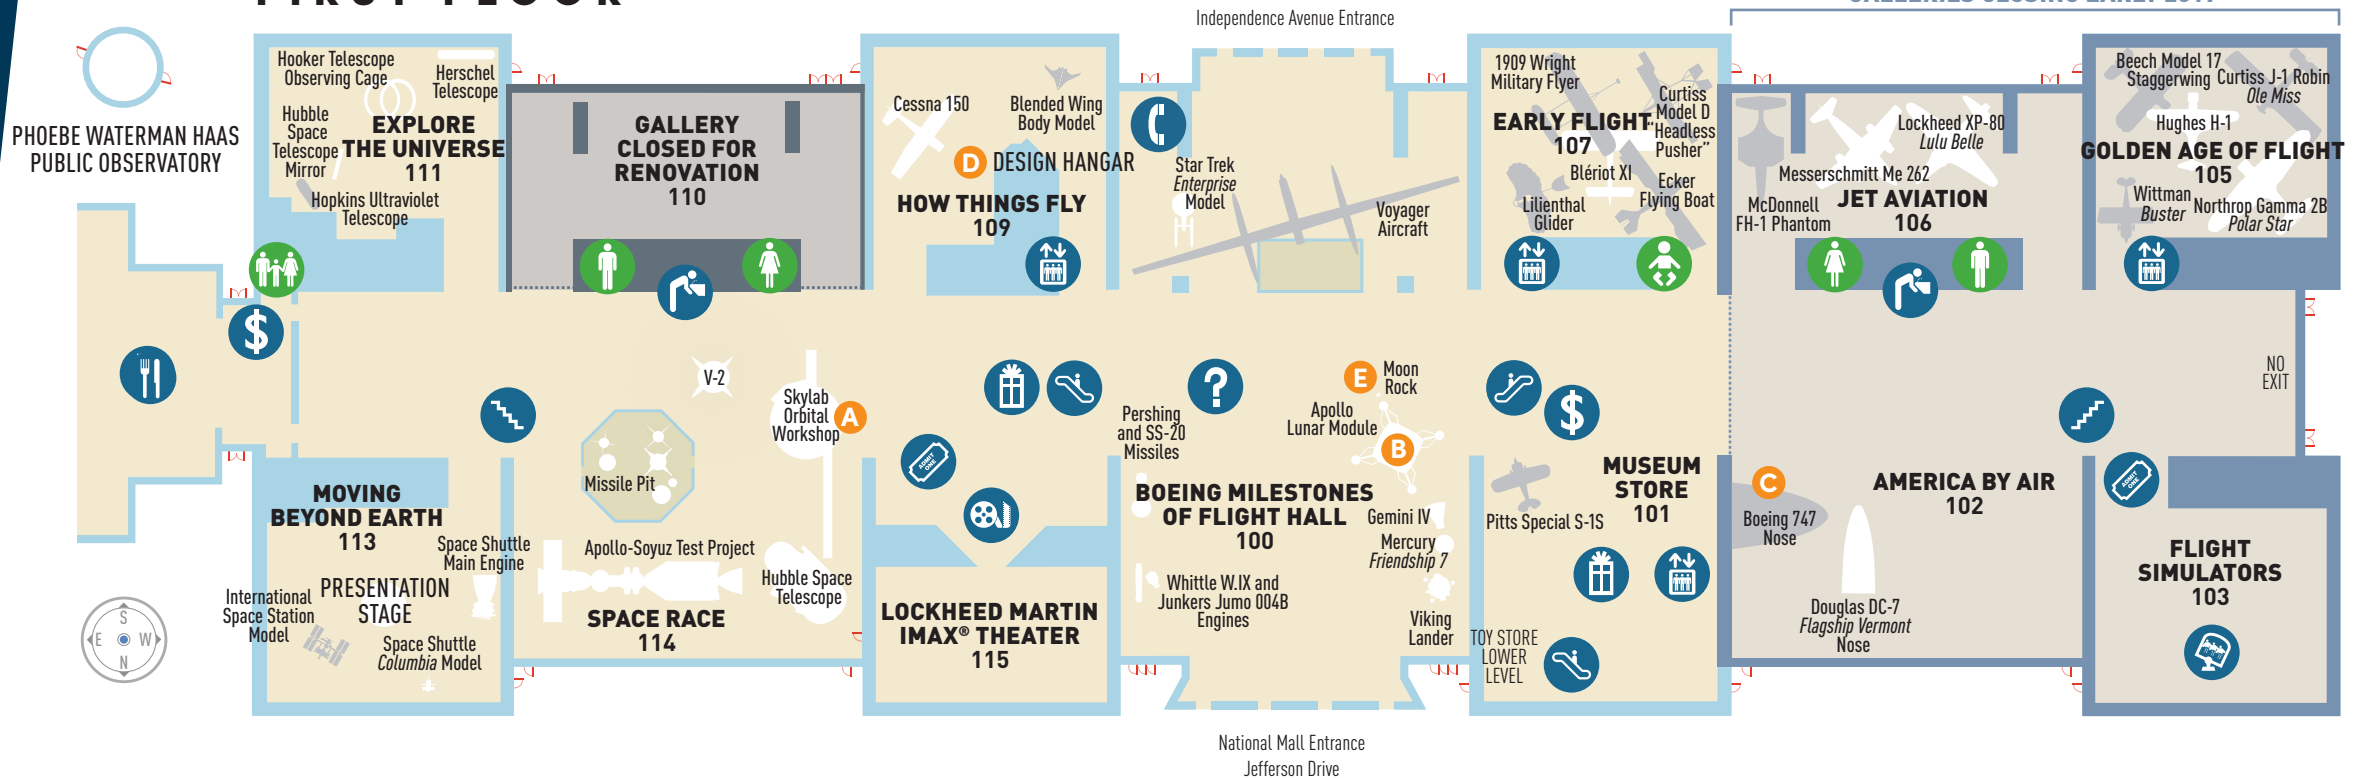

DIRECTORY

Food Service FLIGHT LINE CAFÉ	SOUTHWEST AIRLINES Welcome Center	Baby Care Station
Gift Shop	Elevator	Men's Restroom
Simulators	Escalator	Women's Restroom
Tickets	Stairs	Family Restroom
Theater	Telephones	Emergency Exits
ATM	Water Fountain	

HIGHLIGHTS

A **Skylab Orbital Workshop**
SPACE RACE
Gallery 114

B **Apollo Lunar Module**
BOEING MILESTONES OF FLIGHT HALL
Gallery 100

C **Boeing 747 Nose**
AMERICA BY AIR
Gallery 102

D **For Kids: How Things Fly Gallery**
HOW THINGS FLY
Gallery 109

E **Touchable Moon Rock**
BOEING MILESTONES OF FLIGHT HALL
Gallery 100

BIG CHANGES ARE IN THE AIR

We are in the midst of a major project to transform the Museum for the future. The project includes revitalization of the exterior and a comprehensive *reimagining* of all the exhibitions. To learn more about the project and how you can get involved, visit airandspace.si.edu/reimagine.

FIRST FLOOR