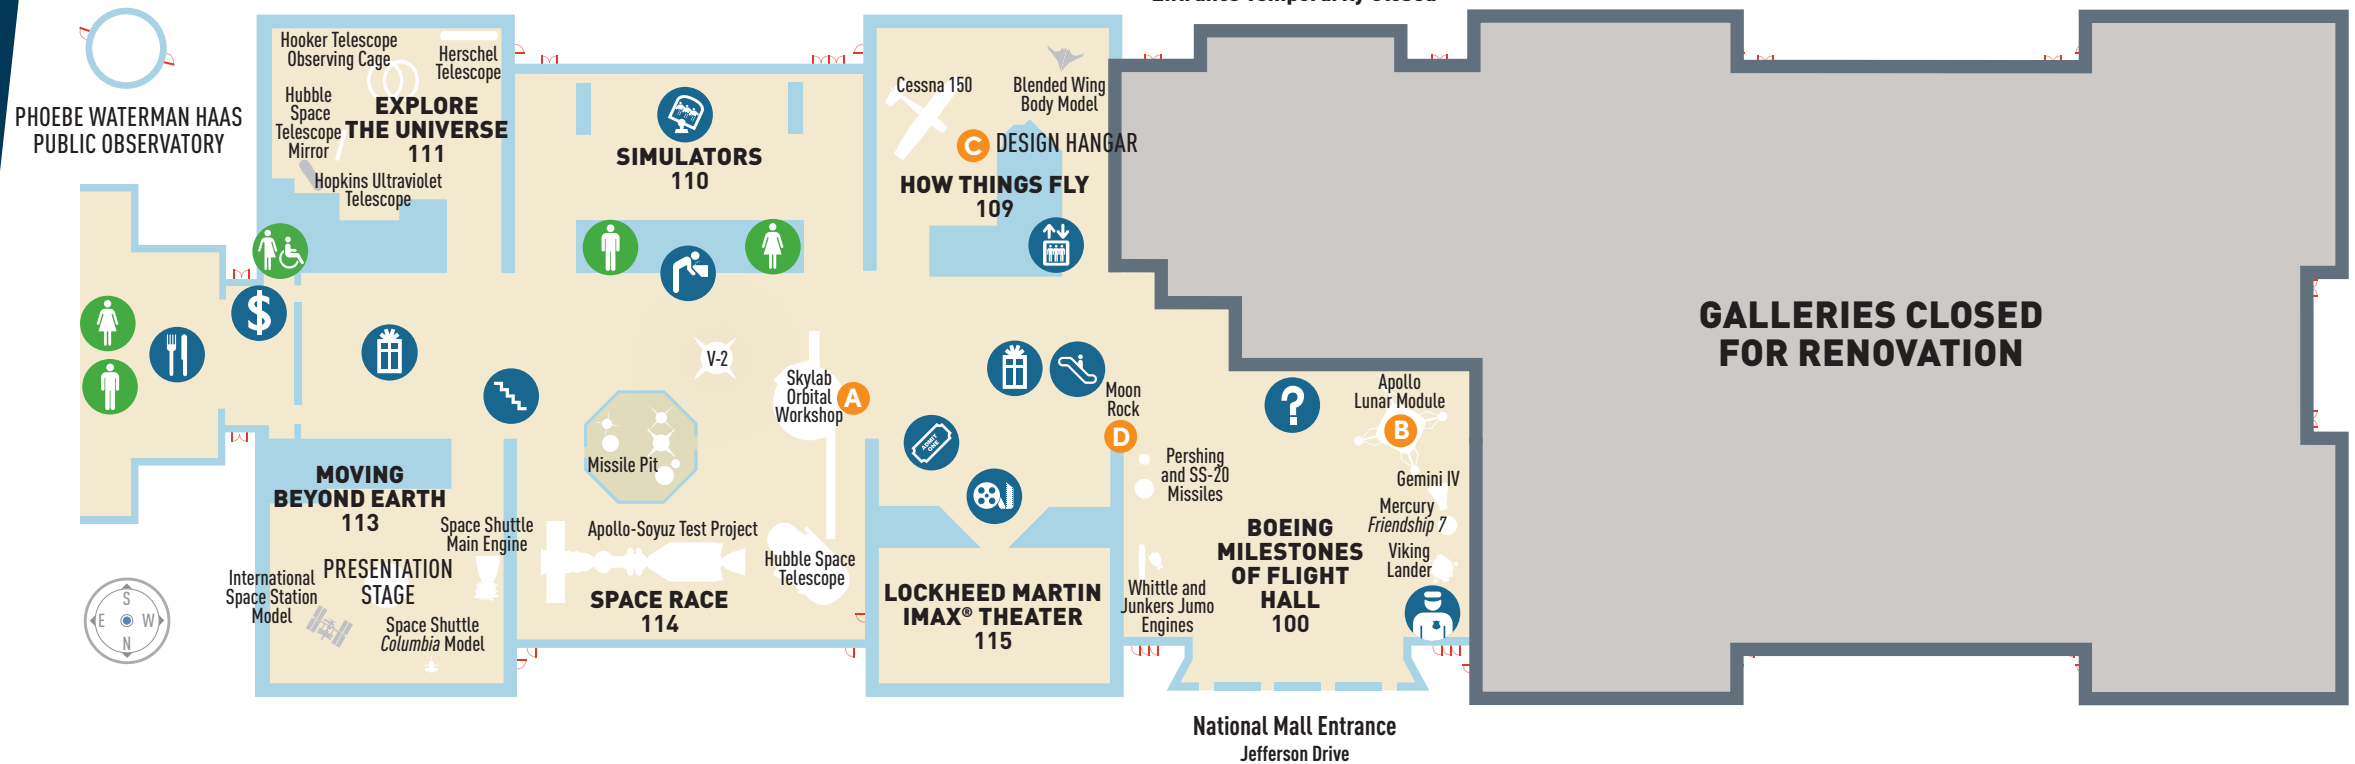

DIRECTORY

- Food Service
  FLIGHT LINE CAFÉ
- SOUTHWEST AIRLINES
  Welcome Center
- Men's Restroom
- Gift Shop
- Elevator
- Women's Restroom
- Simulators
- Escalator
- Accessible Restroom
- Tickets
- Stairs
- Emergency Exits
- Theater
- Water Fountain
- ATM
- Security Desk

HIGHLIGHTS

- **Skylab Orbital Workshop**
  SPACE RACE
  Gallery 114
- **Apollo Lunar Module**
  BOEING MILESTONES OF FLIGHT HALL
  Gallery 100
- **For Kids: *How Things Fly* Gallery**
  HOW THINGS FLY
  Gallery 109
- **Touchable Moon Rock**
  BOEING MILESTONES OF FLIGHT HALL
  Gallery 100

BIG CHANGES ARE IN THE AIR

We are in the midst of a major project to transform the Museum for the future. The project includes revitalization of the exterior and a comprehensive *reimagining* of all the exhibitions. To learn more about the project and how you can get involved, visit airandspace.si.edu/reimagine.

FIRST FLOOR