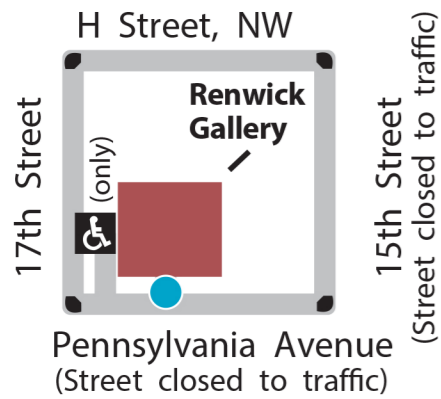

Accessibility Map:

Smithsonian Museums On and Near the Mall

Smithsonian

Key to Symbols

- Entrance
- ♿ Wheelchair Access
- M Metro Station
- ▲ Curb Cut
- P Designated Parking for Persons with Disabilities
- ▬ Paved Walkways

M Farragut West (17th St. exit)
(accessible station at 18th & I Sts.)

M ♿
Gallery Pl-Chinatown
(Verizon Center exit)

African American History and Culture Museum

3/4 mi.
1.2 km

Federal Triangle M ♿

1/2 mi.
.8 km

7/8 mi.
1.4 km

Constitution Avenue, NW

Constitution Avenue, NW

← Madison Drive, NW

← Madison Drive, NW

The National Mall

Jefferson Drive, SW →

Jefferson Drive, SW →

Independence Avenue, SW

Sackler Gallery
African Art Museum

Hirshhorn Museum

Independence Avenue, SW

Maryland Avenue, SW