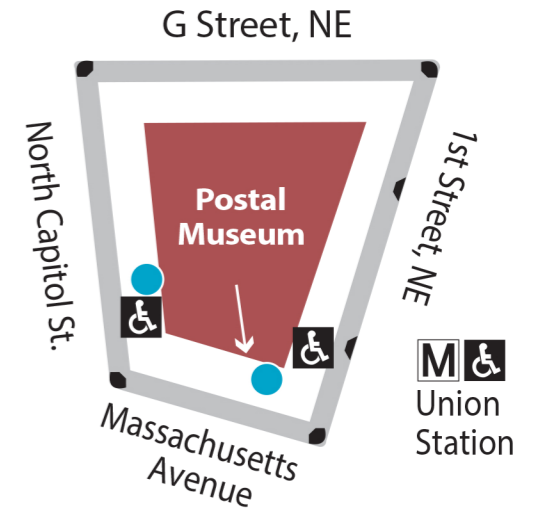

Accessibility Map:

Smithsonian Museums On and Near the Mall

Smithsonian

Key to Symbols

- Entrance
- ♿ Wheelchair Access
- M Metro Station
- ▲ Curb Cut
- P Designated Parking for Persons with Disabilities
- ▬ Paved Walkways

M Farragut West (17th St. exit)
(accessible station at 18th & I Sts.)

M ♿
Gallery Pl-Chinatown
(Verizon Center exit)

African American History and Culture Museum

3/4 mi.
1.2 km

Federal Triangle M ♿

1/2 mi.
.8 km

7/8 mi.
1.4 km

Constitution Avenue, NW

Constitution Avenue, NW

← Madison Drive, NW

← Madison Drive, NW

The National Mall

Jefferson Drive, SW →

Jefferson Drive, SW →

Independence Avenue, SW

Sackler Gallery
African Art Museum

Hirshhorn Museum

Independence Avenue, SW

Maryland Avenue, SW