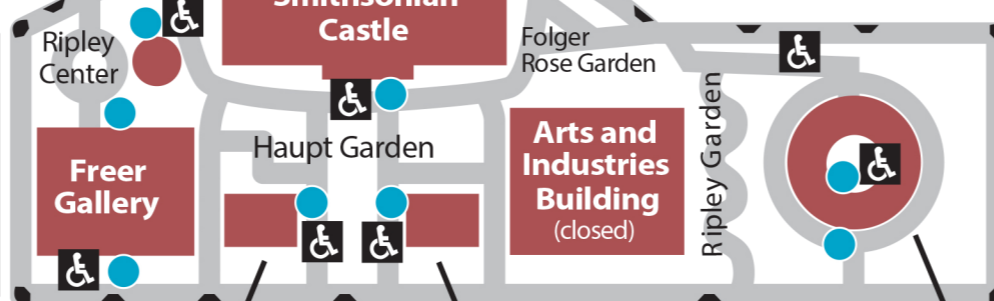

Accessibility Map:

Smithsonian Museums On and Near the Mall

Smithsonian

Key to Symbols

- Entrance
- ♿ Wheelchair Access
- M Metro Station
- ▲ Curb Cut
- P Designated Parking for Persons with Disabilities
- ▬ Paved Walkways

M Farragut West (17th St. exit)
(accessible station at 18th & I Sts.)

M ♿
Gallery Pl-Chinatown
(Verizon Center exit)

African American History and Culture Museum

3/4 mi.
1.2 km

Federal Triangle M ♿

1/2 mi.
.8 km

7/8 mi.
1.4 km

Constitution Avenue, NW

Constitution Avenue, NW

← Madison Drive, NW

← Madison Drive, NW

The National Mall

Jefferson Drive, SW →

Jefferson Drive, SW →

Independence Avenue, SW

Sackler Gallery
African Art Museum

Hirshhorn Museum

Independence Avenue, SW

Maryland Avenue, SW