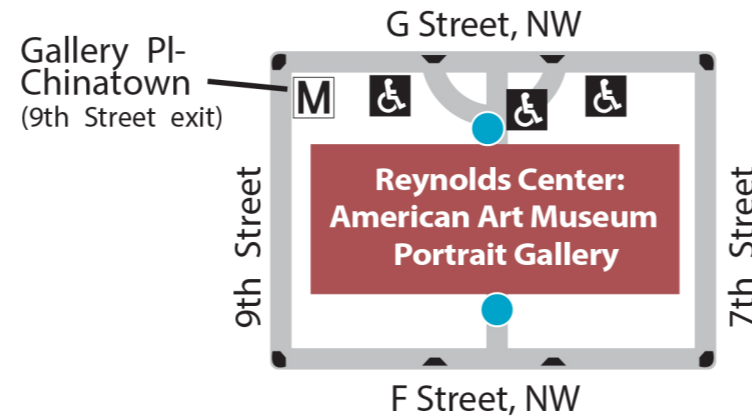

Accessibility Map:

Smithsonian Museums On and Near the Mall

Smithsonian

Key to Symbols

- Entrance
- ♿ Wheelchair Access
- M Metro Station
- ▲ Curb Cut
- P Designated Parking for Persons with Disabilities
- ▬ Paved Walkways

M Farragut West (17th St. exit)
(accessible station at 18th & I Sts.)

M ♿
Gallery Pl-Chinatown
(Verizon Center exit)

African American History and Culture Museum

3/4 mi.
1.2 km

Federal Triangle M ♿

1/2 mi.
.8 km

7/8 mi.
1.4 km

Constitution Avenue, NW

Constitution Avenue, NW

← Madison Drive, NW

← Madison Drive, NW

The National Mall

Jefferson Drive, SW →

Jefferson Drive, SW →

Independence Avenue, SW

Sackler Gallery
African Art Museum

Hirshhorn Museum

Independence Avenue, SW

Maryland Avenue, SW